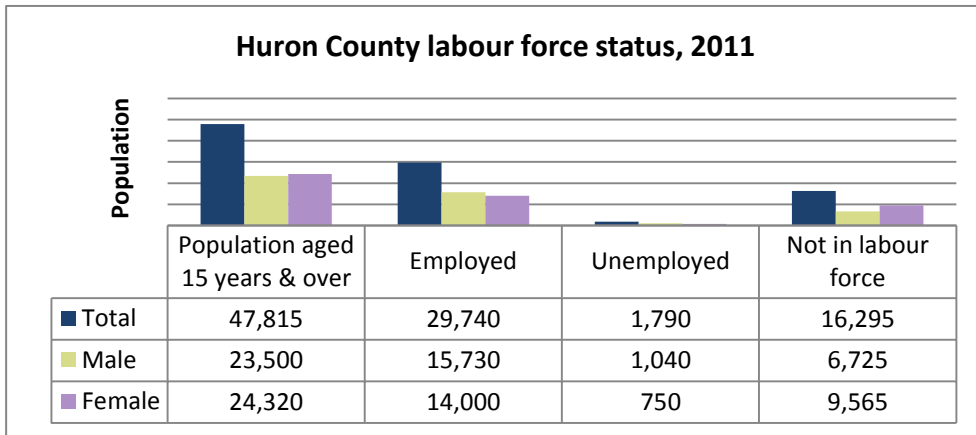

Data Source:

Statistics Canada. National Household Survey (NHS) Profiles, 2013. *Note: Global non-response rate is 31.6% for Huron County and 27.1% for Ontario.*

Numbers may not add up due to rounding by Statistics Canada.

The Centre for Employment & Learning, Avon Maitland District School Board, Huron County. *Note: 2010/2011 was the start of EOES; comparisons with preceding years difficult as definitions changed from the Federal system to EOES.*

Huron County Social Services Department, Social Assistance Quarterly Reports 2006-2012.

Fact Sheet produced by:

County of Huron
Economic Development Services
Phone: 1-888-524-8394 x 3
Email: invest@huroncounty.ca

Huron Business Development Corporation
Phone: 519-527-0305
Email: infohbc@smallbusinesshuron.ca