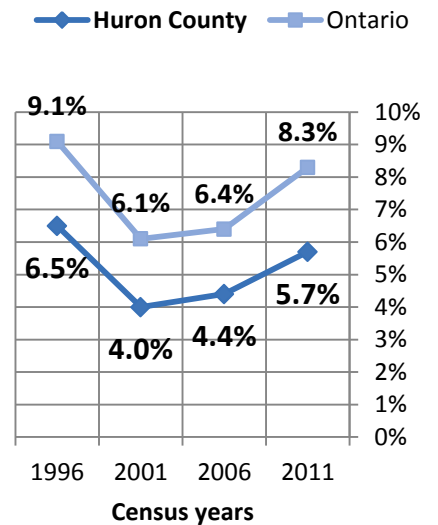

Huron County Employment

FACT SHEET

Issue 1

2013 FACT SHEET -- Huron County, Ontario, Canada

**Change in employment by occupation,
Huron County 2001 & 2011**

Unemployment Rate

**Change in Labour Force,
Huron County 2001 - 2011**

Ontario Works Caseload, Huron County, 2007 - 2012

Data Source:

Statistics Canada. National Household Survey (NHS) Profiles, 2013. *Note: Global non-response rate is 31.6% for Huron County and 27.1% for Ontario.*