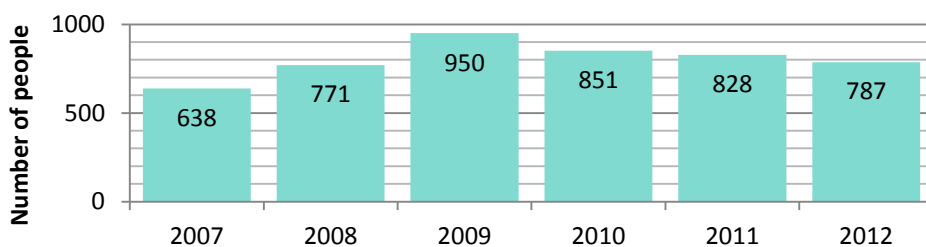

Huron County Employment

FACT SHEET

Issue 1

2013 FACT SHEET -- Huron County, Ontario, Canada

**Change in employment by occupation,
Huron County 2001 & 2011**

Unemployment Rate

**Change in Labour Force,
Huron County 2001 - 2011**

Ontario Works Caseload, Huron County, 2007 - 2012

Data Source:

Statistics Canada. National Household Survey (NHS) Profiles, 2013. *Note: Global non-response rate is 31.6% for Huron County and 27.1% for Ontario.*