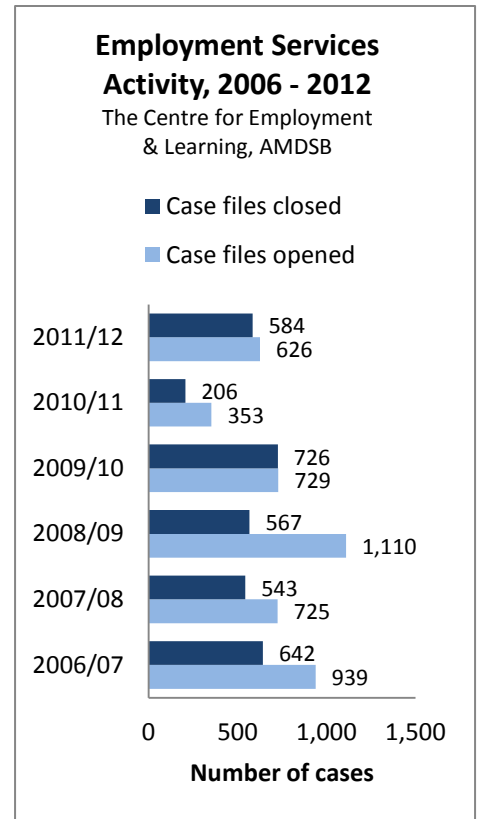

Huron County Employment

FACT SHEET

Issue 1

2013 FACT SHEET -- Huron County, Ontario, Canada

**Change in employment by occupation,
Huron County 2001 & 2011**

Unemployment Rate

**Change in Labour Force,
Huron County 2001 - 2011**

Ontario Works Caseload, Huron County, 2007 - 2012

Data Source:

Statistics Canada. National Household Survey (NHS) Profiles, 2013. *Note: Global non-response rate is 31.6% for Huron County and 27.1% for Ontario.*