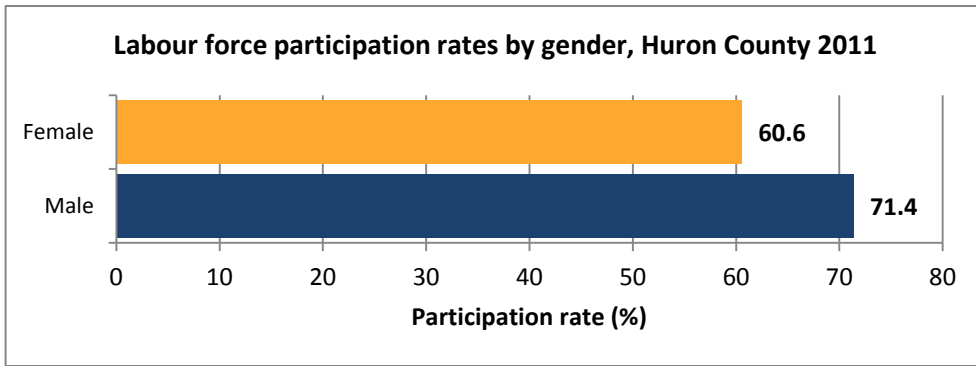

Ontario Works Caseload, Huron County, 2007 - 2012

Data Source:

Statistics Canada. National Household Survey (NHS) Profiles, 2013. *Note: Global non-response rate is 31.6% for Huron County and 27.1% for Ontario.*