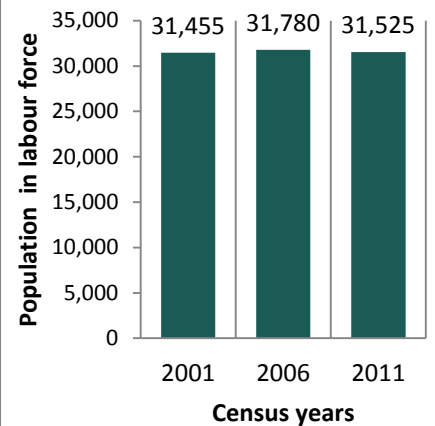

Huron County Employment

FACT SHEET

Issue 1

2013 FACT SHEET -- Huron County, Ontario, Canada

**Change in employment by occupation,
Huron County 2001 & 2011**

Unemployment Rate

**Change in Labour Force,
Huron County 2001 - 2011**

Ontario Works Caseload, Huron County, 2007 - 2012

Data Source:

Statistics Canada. National Household Survey (NHS) Profiles, 2013. *Note: Global non-response rate is 31.6% for Huron County and 27.1% for Ontario.*